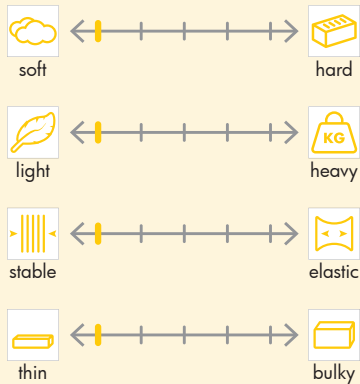

Creative Range

Solufleece

Sew-in water soluble embroidery backing.

For all kinds of machine embroidery, new creative techniques and as an ideal sewing aid for mini-quilts. Suitable for all fabrics and textile materials that are washable and sewable.

TECHNICAL DATA

Properties